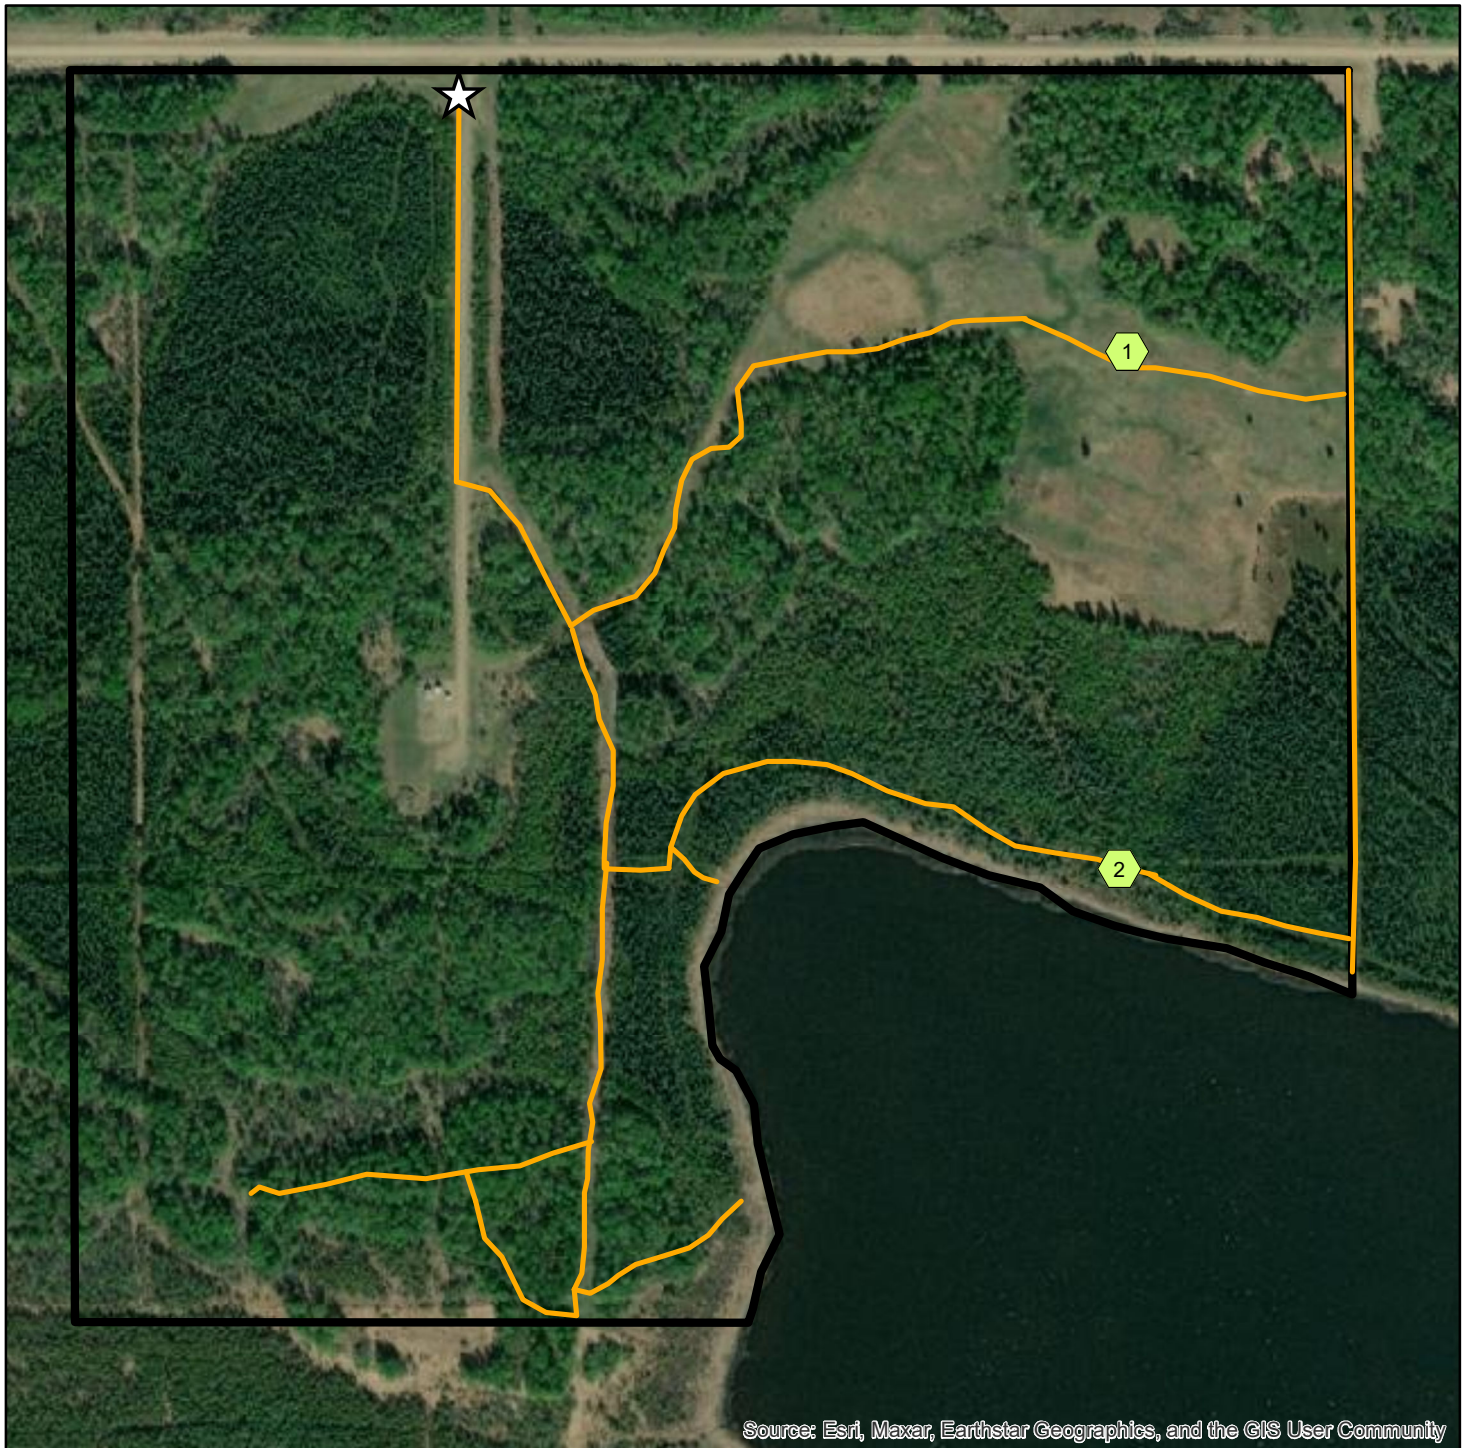

Edmonton & Area
Land Trust

JBJ McDonald Conservation Land Trails and Geocaches

Source: Esri, Maxar, Earthstar Geographics, and the GIS User Community

Legend

 Access Point

 Trails

 Boundary

 Geocaches

- 1) Home on the Range
11U 653935 5954201
- 2) Among the Alder
11U 653941 5953877

0 125 250 500 Meters